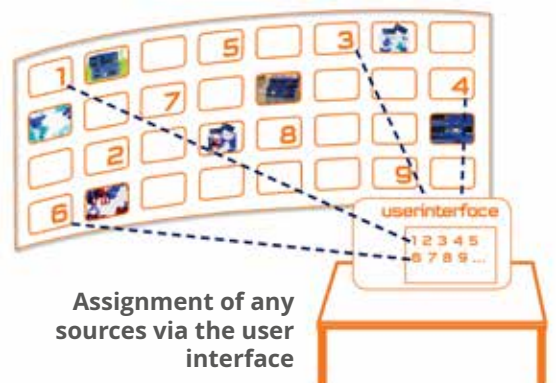

The kvm-tec ROAD for a flexible Systemarchitecture

move - zoom - cut it out - PIP

Multiview Systems

www.kvm-tec.com

Scalable *line*

the new KVM Dimension

The intelligent **software kvm-tec Switching Manager** enables a comfortable management and intuitive operation of all KVM extenders in the switching system. A Windows PC or tablet with network interface in the network is required for the installation and operation of the software.

- sound embeded / sound analog
- RS 232
- Softwarefeature: Mouse glide &Switch
- 4 Units in 1HE

move - zoom - cut it out - PIP

16 Sources
up to 16 sources can be displayed on one monitor, scaled and operated as desired

Move
Images can be moved flexible across different monitors

Cut it out
Parts of images can be cropped and be displayed

PIP und overlapping
Picture in Picture Display and overlapping windows

Videowalls
several monitors can be combined to a video wall, e.g. 4 monitors in 4K can display up to 64 images in real time

zoom & work
each source can be upscaled/ downscaled and operated

Multiview Systems